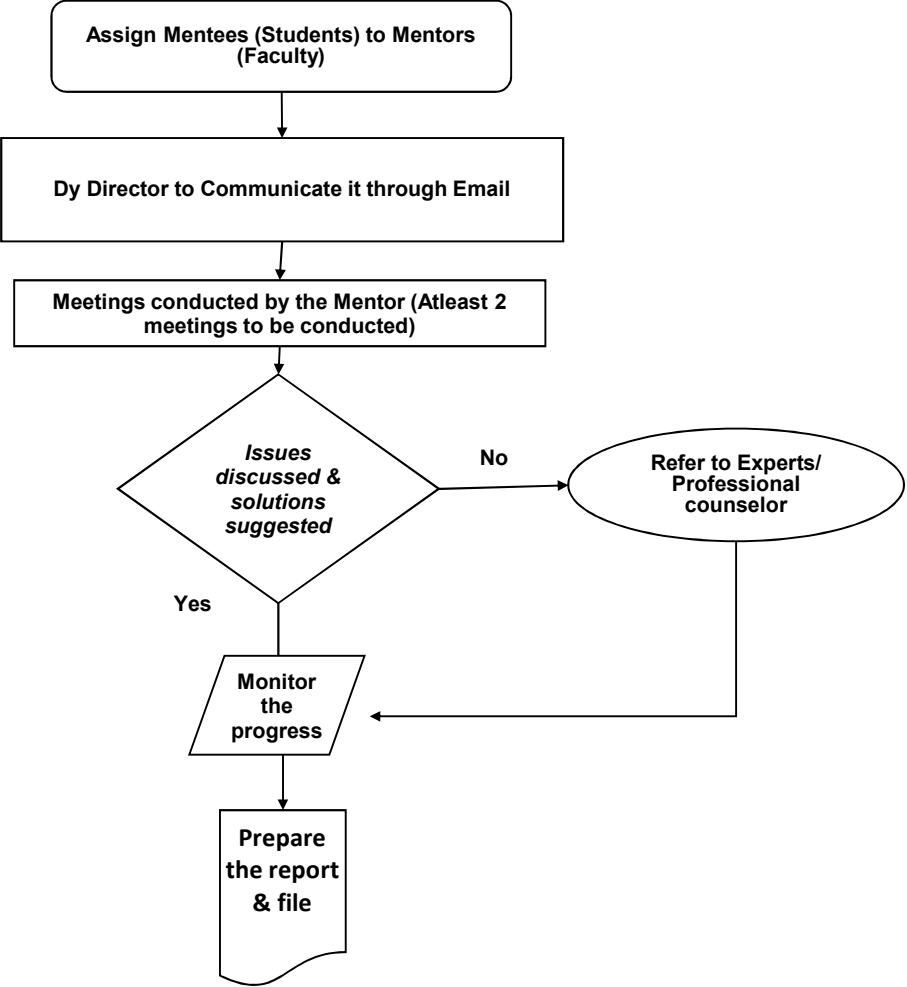

Mentor - Mentee Process